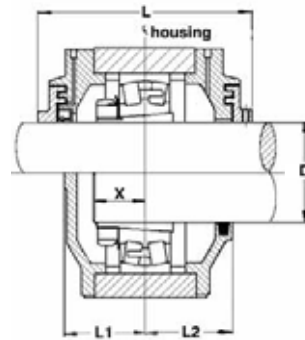

Plummer Blocks, 剖分式轴承座

Split Bearing Housings, Split Pillow Block Housings

WSB500 Series

For Self-Aligning Ball Bearings or Spherical Roller Bearings with Adapter Sleeves

Stehlagergehäuse · Paliers à semelle en 2 parties · Soportes de rodamientos · Soportes de Pie · Soportes Bipartidos · CHUMACERAS
CHUMACEIRAS · Корпуса подшипников · Стационарные подшипниковые узлы · Supporti ritri in due metà

This Series is Metric Only.

Note: Sizes 509 to 520 are 2 Bolt Mounting.
One Cover is Cast Integral With Housing.

Note: Sizes 522 to 532 are 4 Bolt Mounting.
One Cover is Cast Integral With Housing as Standard.
2 Loose Covers are Available Against Special Order.