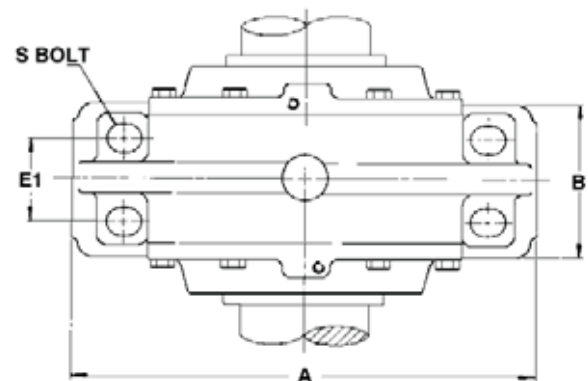

Plummer Blocks, 剖分式轴承座

Split Bearing Housings, Split Pillow Block Housings

WSB500 Series

For Self-Aligning Ball Bearings or Spherical Roller Bearings with Adapter Sleeves

Stehlagergehäuse · Paliers à semelle en 2 parties · Soportes de rodamientos · Soportes de Pie · Soportes Bipartidos · CHUMACERAS
CHUMACEIRAS · Корпуса подшипников · Стационарные подшипниковые узлы · Supporti ritri in due metà

This Series is Metric Only.

Note: Sizes 509 to 520 are 2 Bolt Mounting.
One Cover is Cast Integral With Housing.

Note: Sizes 522 to 532 are 4 Bolt Mounting.
One Cover is Cast Integral With Housing as Standard.
2 Loose Covers are Available Against Special Order.