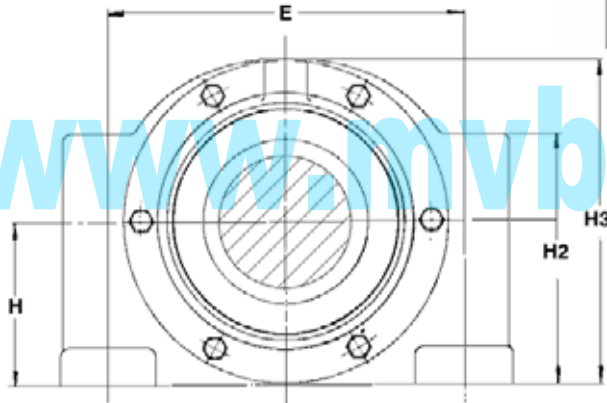

Plummer Blocks, 剖分式轴承座

Split Bearing Housings, Split Pillow Block Housings

WSB500 Series

For Self-Aligning Ball Bearings or Spherical Roller Bearings with Adapter Sleeves

Stehlagergehäuse · Paliers à semelle en 2 parties · Soportes de rodamientos · Soportes de Pie · Soportes Bipartidos · CHUMACERAS
CHUMACEIRAS · Корпуса подшипников · Стационарные подшипниковые узлы · Supporti ritri in due metà

This Series is Metric Only.

Note: Sizes 509 to 520 are 2 Bolt Mounting.
One Cover is Cast Integral With Housing.

Note: Sizes 522 to 532 are 4 Bolt Mounting.
One Cover is Cast Integral With Housing as Standard.
2 Loose Covers are Available Against Special Order.