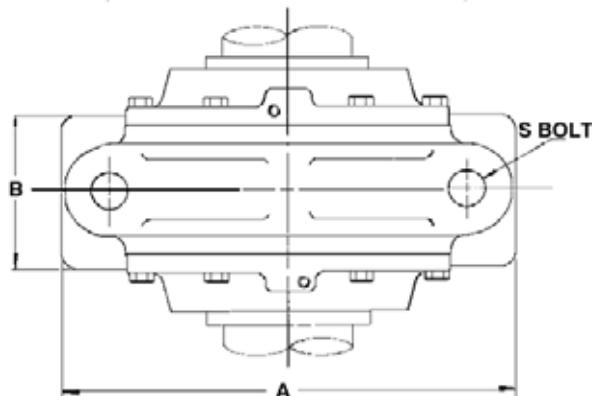

Plummer Blocks, 剖分式轴承座

Split Bearing Housings, Split Pillow Block Housings

WSB500 Series

For Self-Aligning Ball Bearings or Spherical Roller Bearings with Adapter Sleeves

Stehlagergehäuse · Paliers à semelle en 2 parties · Soportes de rodamientos · Soportes de Pie · Soportes Bipartidos · CHUMACERAS
CHUMACEIRAS · Корпуса подшипников · Стационарные подшипниковые узлы · Supporti ritri in due metà

This Series is Metric Only.

Note: Sizes 509 to 520 are 2 Bolt Mounting.
One Cover is Cast Integral With Housing.

Note: Sizes 522 to 532 are 4 Bolt Mounting.
One Cover is Cast Integral With Housing as Standard.
2 Loose Covers are Available Against Special Order.