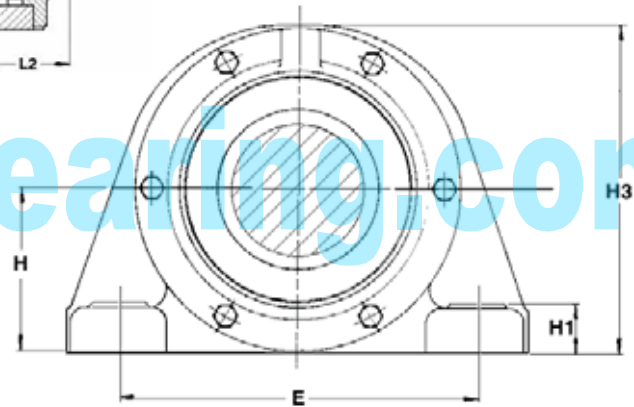

Plummer Blocks, 剖分式轴承座

Split Bearing Housings, Split Pillow Block Housings

WSB500 Series

For Self-Aligning Ball Bearings or Spherical Roller Bearings with Adapter Sleeves

Stehlagergehäuse · Paliers à semelle en 2 parties · Soportes de rodamientos · Soportes de Pie · Soportes Bipartidos · CHUMACERAS
CHUMACEIRAS · Корпуса подшипников · Стационарные подшипниковые узлы · Supporti ritri in due metà

This Series is Metric Only.

Note: Sizes 509 to 520 are 2 Bolt Mounting.
One Cover is Cast Integral With Housing.

Note: Sizes 522 to 532 are 4 Bolt Mounting.
One Cover is Cast Integral With Housing as Standard.
2 Loose Covers are Available Against Special Order.