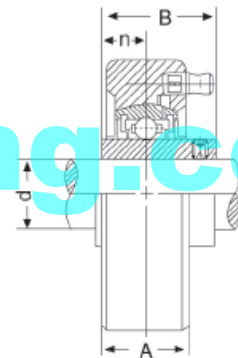

UCLC200 Series 带座外球面轴承

Cylindrical Cartridge Flange Unit

Mounted Ball Bearing Units

Wide Inner Race, Set Screw Locking, Normal Duty

www.mvbbearing.com

MVB Bearing Unit NO.	Shaft Dia d		Dimensions(mm)				Bearing No.	Housing No.	Housing Wt(kg)
	(in)	(mm)	a	l	Bi	n			
UCLC201-8	1/2						UC201-8		
UCLC202-9	9/16						UC202-9		
UCLC202-10	5/8						UC202-10		
UCLC203-11	11/16		68.3	22	26	10	UC203-11	LC203	0.4
UCLC201		12					UC201		
UCLC202		15					UC202		
UCLC203		17					UC203		
UCLC204-12	3/4	20	74.6	22	31	12.7	UC204-12	LC204	0.42
UCLC204							UC204		
UCLC205-13	13/16						UC205-13		
UCLC205-14	7/8						UC205-14		
UCLC205-15	15/16	25	79.4	26	34	14.3	UC205-15	LC205	0.54
UCLC205-16	1						UC205-16		
UCLC205							UC205		
UCLC206-17	1-1/16						UC206-17		
UCLC206-18	1-1/8						UC206-18		
UCLC206-19	1-3/16	30	88.9	28	38.1	15.9	UC206-19	LC206	0.64
UCLC206-20	1-1/4						UC206-20		
UCLC206							UC206		
UCLC207-20	1-1/4						UC207-20		
UCLC207-21	1-5/16						UC207-21		
UCLC207-22	1-3/8	35	98.4	31	42.9	17.5	UC207-22	LC207	0.71
UCLC207-23	1-7/16						UC207-23		
UCLC207							UC207		
UCLC208-24	1-1/2						UC208-24		
UCLC208-25	1-9/16	40	106.4	37	49.2	19	UC208-25	LC208	1.07
UCLC208							UC208		
UCLC209-26	1-5/8						UC209-26		
UCLC209-27	1-11/16	45	111.1	36.5	49.2	19	UC209-27	LC209	1.02
UCLC209-28	1-3/4						UC209-28		
UCLC209							UC209		
UCLC210-29	1-13/16						UC210-29		
UCLC210-30	1-7/8						UC210-30		
UCLC210-31	1-15/16	50	115.9	37	51.6	19	UC210-31	LC210	1.1
UCLC210-32	2						UC210-32		
UCLC210							UC210		
UCLC211-32	2						UC211-32		
UCLC211-33	2-1/16						UC211-33		
UCLC211-34	2-1/8	60	125.4	40.5	55.6	22.2	UC211-34	LC211	1.36
UCLC211-35	2-3/16						UC211-35		
UCLC211							UC211		
UCLC212-36	2-1/4						UC212-36		
UCLC212-37	2-5/16						UC212-37		
UCLC212-38	2-3/8	60	149.2	41	65.1	25.4	UC212-38	LC212	2.33
UCLC212-39	2-7/16						UC212-39		
UCLC212							UC212		
UCLC213-40	2-1/2						UC213-40		
UCLC213-41	2-9/16	65	149.2	41	65.1	25.4	UC213-41	LC213	1.87
UCLC213							UC213		