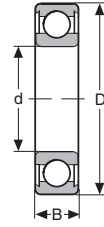

Two Seals
2RS