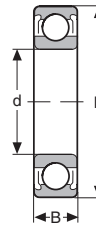

MVB Power-Star Bearing Co.
 Url:www.mvbbearing.com
 Email:vivy@mvbbearing.com
 mvbbearing@gmail.com
 Tel:+86-592-523 0986
 Fax:+86-592-376 1975

Two Shields
ZZ

Two Seals
2RS

DEEP GROOVE BALL BEARINGS - TWO SHIELDS - INCH

MVB No.	Dimensions (Inch)			Approx. Wgt. (lbs.)	Interchange			
	d	D	B		FBC	FED	RHP	SKF
MS-5-ZZ	.5000	1.6250	.6250	.260	-	MS-5-FF	MJ- 1/2 -ZZ	RMS-4-2Z
MS-7-ZZ	.6250	1.8125	.6250	.310	-	MS-7-FF	MJ- 5/8 -ZZ	RMS-5-2Z
MS-8-ZZ	.7500	2.0000	.6875	.410	-	MS-8-FF	MJ- 3/4 -ZZ	RMS-6-2Z
MS-9-ZZ	.8750	2.2500	.6875	.520	-	MS-9-FF	MJ- 7/8 -ZZ	RMS-7-2Z
MS-10-ZZ	1.0000	2.5000	.7500	.630	-	MS-10-FF	MJ-1-2Z	RMS-8-2Z
MS-11-ZZ	1.1250	2.8125	.8125	.930	-	MS-11-FF	MJ-1 1/8 -ZZ	RMS-9-2Z
MS-12-ZZ	1.2500	3.1250	.8750	1.210	-	MS-12-FF	MJ-1 1/4 -ZZ	RMS-10-2Z
MS-12 1/2 -ZZ	1.3750	3.5000	.8750	1.340	-	MS-12 1/2 -FF	MJ-1 3/8 -ZZ	RMS-11-2Z

TWO SEALS

MS-5-2RS	.5000	1.6250	.6250	.260	-	MS-5-RR	MJ- 1/2 -2RS	RMS-4-2RS
MS-7-2RS	.6250	1.8125	.6250	.310	-	MS-7-RR	MJ- 5/8 -2RS	RMS-5-2RS
MS-8-2RS	.7500	2.0000	.6875	.410	DN-3075	MS-8-RR	MJ- 3/4 -2RS	RMS-6-2RS
MS-9-2RS	.8750	2.2500	.6875	.520	DN-3087	MS-9-RR	MJ- 7/8 -2RS	RMS-7-2RS
MS-10-2RS	1.0000	2.5000	.7500	.630	-	MS-10-RR	MJ-1-2RS	RMS-8-2RS
MS-11-2RS	1.1250	2.8125	.8125	.930	-	MS-11-RR	MJ-1 1/8 -2RS	RMS-9-2RS
MS-12-2RS	1.2500	3.1250	.8750	1.210	DN-3125	MS-12-RR	MJ-1 1/4 -2RS	RMS-10-2RS